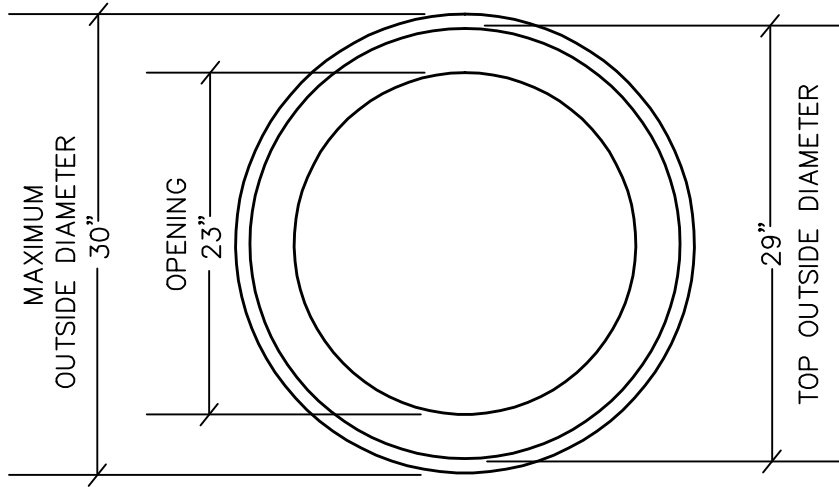

BOMBAY PLANTER
MODEL NUMBER 1B-3027

TOP VIEW

SIDE VIEW