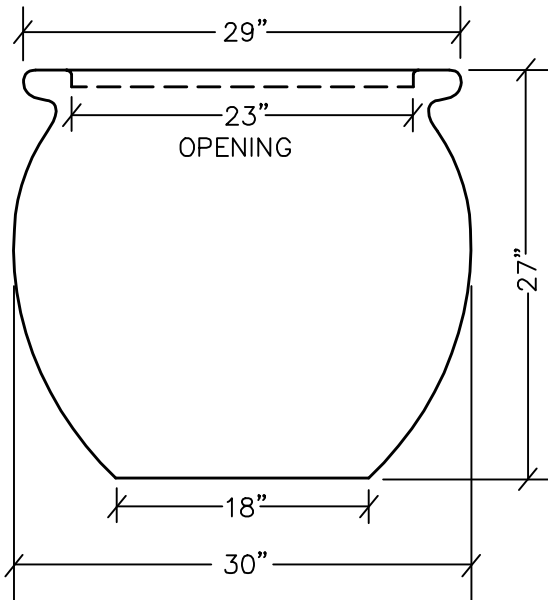

BOMBAY PLANTER
MODEL NUMBER 1B-3027

TOP VIEW

SIDE VIEW